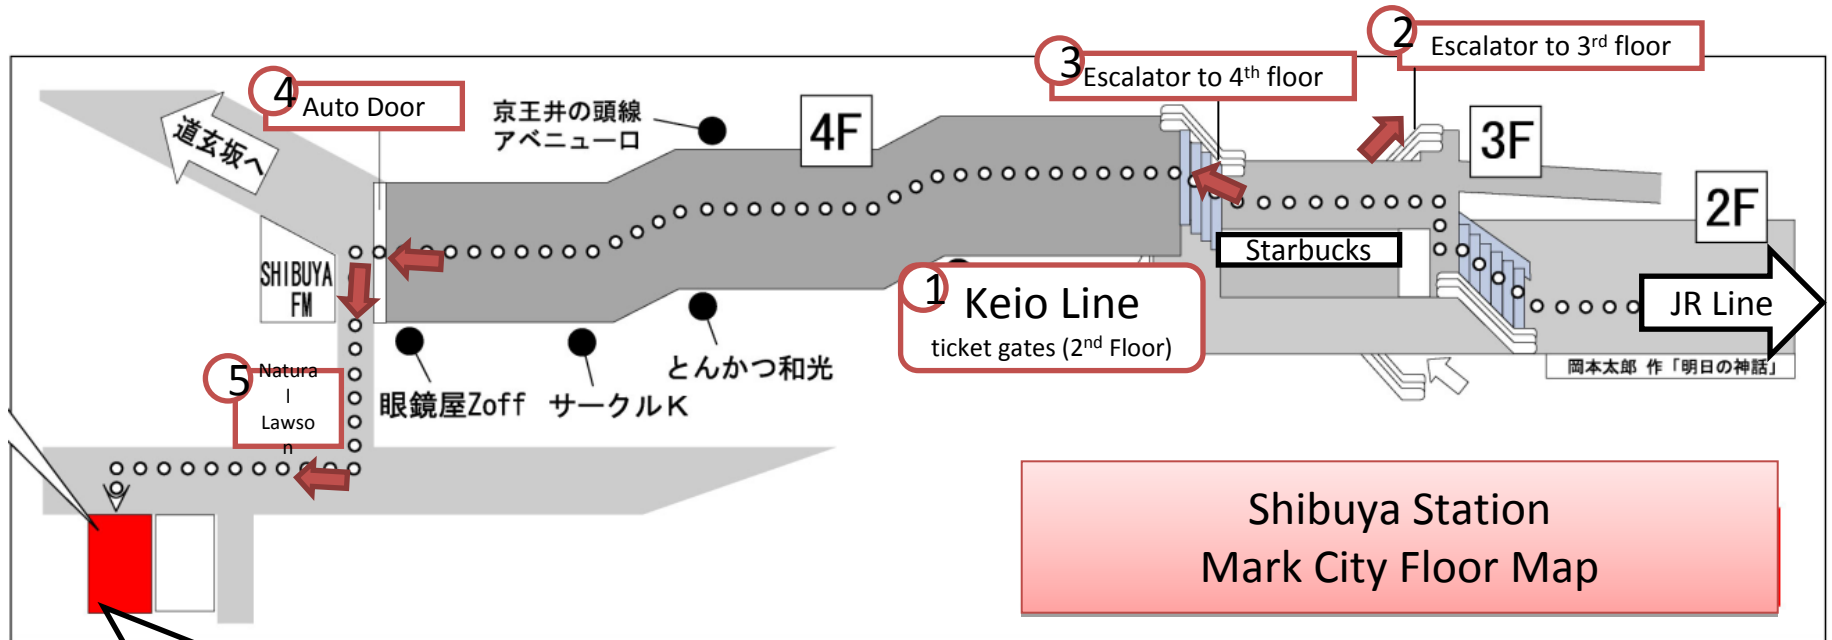

Karaoke Party after the 4S Banquet (20:45~23:30)

Shibuya Station
Mark City Floor Map

Directions

- 1) Get off at Shibuya station
- 2) Go up to the 4th floor of the building. You can see the elevator on your left side after you exit the main ticket gate. (Shibuya station is in the 2nd floor of the building)
- 3) Walk through "Shibuya Mark City Restaurant Avenue" on 4th floor and exit an automatic door at the end of the floor, then turn left.
- 4) Turn right at the first corner and walk about 10 meter. You'll find "Anthem & Green's Line" on your left side basement.

<http://greens-line.com/sub/access.html>

6 Basement

Green's Line
private party space Tokyo

Secret Lounge ★★★
ANTHEM